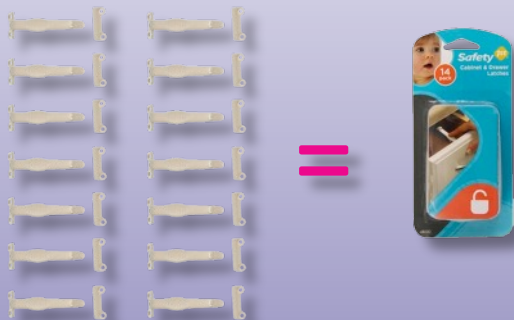

Cabinet Latch & Plug Protector Cheat Sheet

Plug Protectors

32 plug protectors → 1 pack

How many clients will each case serve*?

Packs	Cases	Clients Served
24	1	96
48	2	192
72	3	288
96	4	384
120	5	480

*8 plug protectors per client bag

Cabinet Latch & Plug Protector Cheat Sheet

Cabinet Latches

14 cabinet latches → 1 pack

How many clients will each case serve?

Packs	Cases	Clients Served
24	1	84
48	2	168
72	3	252
96	4	336
120	5	420

*4 cabinet latches per client bag